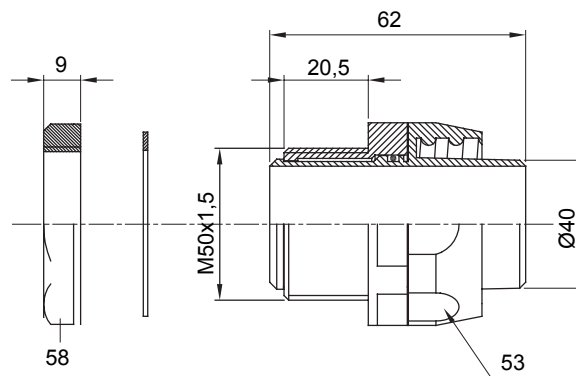

Straight and revolving coupling device for sheath with IP54 protection degree.

Colour	Grey RAL 7035	IP degree	IP54
ISO pitch	M 50x1.5	Sheath Ø (mm)	40
Type of pitch	M50	Type	Revolving
Electrocod	210		

DIMENSIONAL