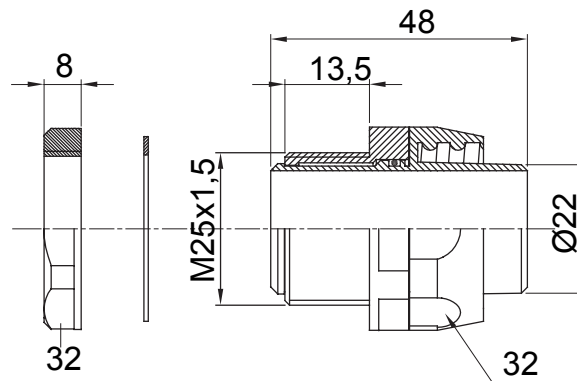

Straight and revolving coupling device for sheath with IP54 protection degree.

Colour	Grey RAL 7035	IP degree	IP54
ISO pitch	M 25x1.5	Sheath Ø (mm)	22
Type	Revolving	Electrocod	210

DIMENSIONAL

TECHNICAL SYMBOLOGY