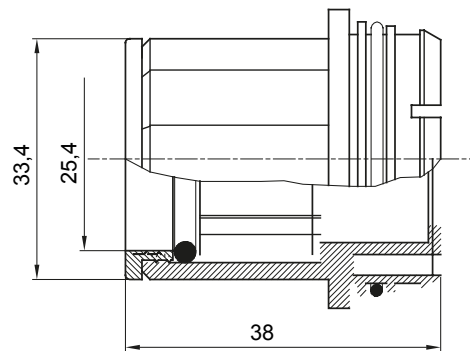

Routing components for rigid protective conduits with IP40 and IP67 protection degree.

Colour	Grey RAL 7035	Characteristics	Halogen free
Conduits Ø (mm)	25	Electrocod	21221

DIMENSIONAL

TECHNICAL SYMBOLOGY