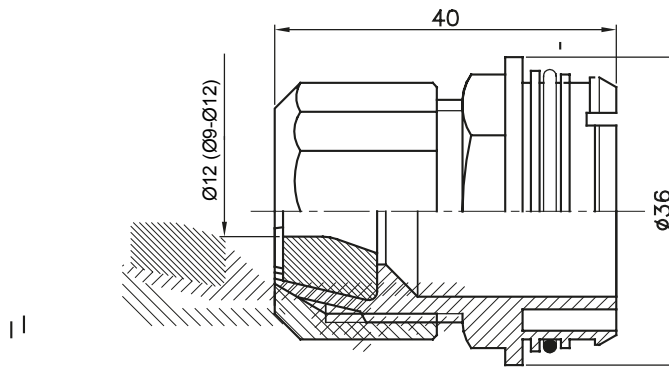

Routing components for rigid protective conduits with IP40 and IP67 protection degree.

Colour	Grey RAL 7035	Characteristics	Halogen free
For cables Ø (mm)	9-12	Electrocod	21221

#### DIMENSIONAL