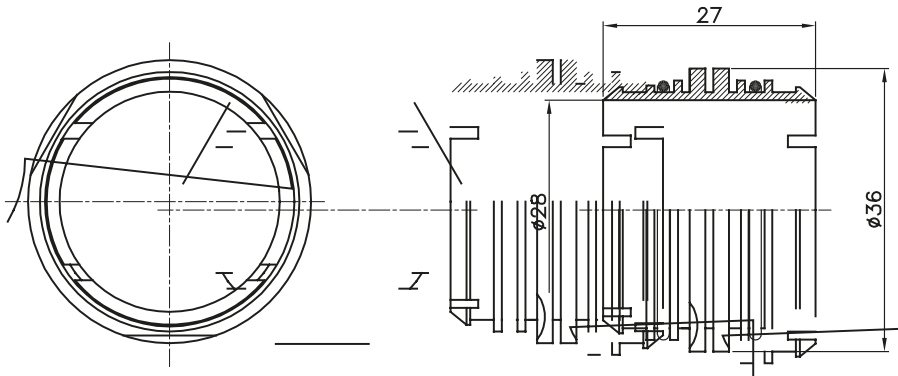

Routing components for rigid protective conduits with IP40 and IP67 protection degree.

Colour	Grey RAL 7035	Characteristics	Halogen free
Description	Box-box pipe-fitting	Electrocod	21221

DIMENSIONAL

TECHNICAL SYMBOLOGY