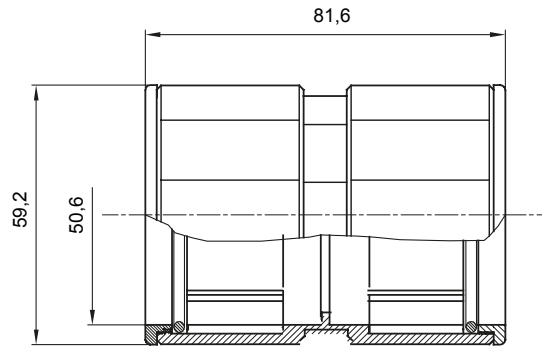

Routing components for rigid protective conduits with IP40 and IP67 protection degree.

Colour	Grey RAL 7035	IP degree	IP67
Conduits Ø (mm)	50	Type of material	Halogen-free in compliance with EN 60754-2
Electrocod	21221		

DIMENSIONAL

TECHNICAL SYMBOLOGY

IP

HF
HALOGEN FREE

IP67

STANDARDS/APPROVALS