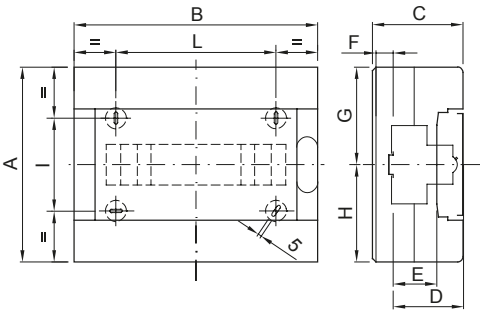

DIMENSIONAL

Codi ce	Ingombro			Montaggio modulari					Fissaggio		
	A	B	C	D	E	F	G	H	NR	I	L
8M GW 40 043 GW 40 063	180	200	100	77	47	11,5	90	90	3	82	100
12M GW 40 0 45 GW 40 0 65	225	280	100	77	47	11,5	112,5	112,5	4	107	180

TECHNICAL SYMBOLOGY

II (according to IEC 61140 standards)

IP

IP40

IK

IK08

GWT

650 °C

-25 +60 °C

HF
HALOGEN FREE

Halogen-free in compliance with EN 60754-2

70 °C

STANDARDS/APPROVALS