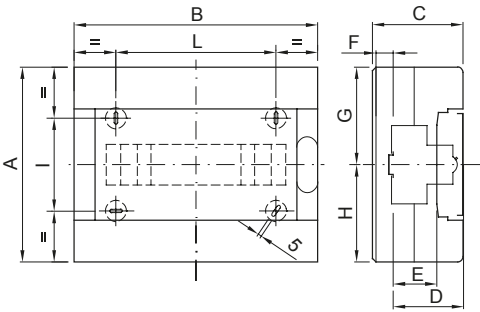

DIMENSIONAL

Codi ce	Ingombro			Montaggio modulari					Fissaggio		
	A	B	C	D	E	F	G	H	NR	I	L
8M GW 40 043 GW 40 063	180	200	100	77	47	11,5	90	90	3	82	100
12M GW 40 045 GW 40 065	225	280	100	77	47	11,5	112,5	112,5	4	107	180

TECHNICAL SYMBOLOGY

II (according to IEC 61140 standards)

IP

IP40

IK

IK08

GWT

650 °C

-25 +60 °C

HF

Halogen-free in compliance with EN 60754-2

70 °C

STANDARDS/APPROVALS