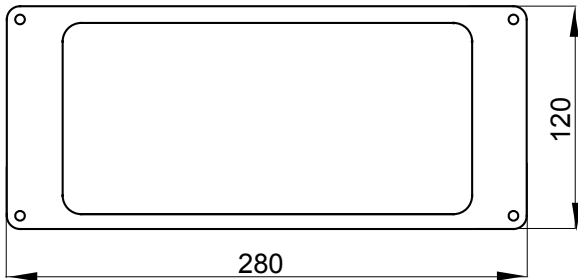

Glow Wire Test	650 °C	IP degree	IP65
Mechanical resistance	IK08	Electrocod	2222
Suitable for	IP67 16/32A vertical socket-outlets		

### DIMENSIONAL

### TECHNICAL SYMBOLOGY

**GWT**      **IP**      **IK**

650 °C

IP65

IK08