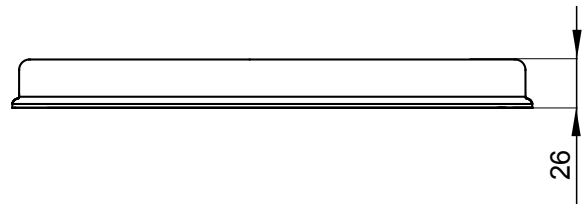

Glow Wire Test	650 °C	IP degree	IP65
Mechanical resistance	IK08	Electrocod	2222
Suitable for	IP67 16/32A vertical socket-outlets		

### DIMENSIONAL

### TECHNICAL SYMBOLOGY

<b>GWT</b>	<b>IP</b>	<b>IK</b>
650 °C	IP65	IK08