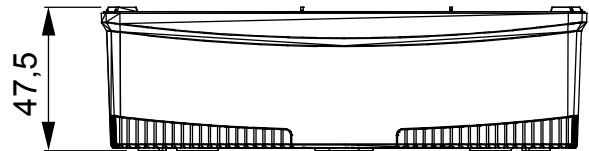

A range of tabletop panels, wall boxes and self-supporting wall enclosures suitable for housing ChorusSmart modular devices. Wall boxes and panels, available in black and white, must be completed with ChorusSmart support and One plates. The self-supporting enclosures, available in grey RAL 7035, are characterised in IP40 and IP55 versions: both have pre-cut knockouts, and the watertight version is also provided with a door with a transparent UV membrane. Self-supporting boxes and enclosures are designed to be fitted with an earth terminal.

Description	2+2 modules	Type	Vertical
Colour	Satin black	Characteristics	Halogen free
Support	GW16822	Suitable for plates	ONE International
Torque screws tightening	0.8 Newton/meter	Outer dim. LxHxD (mm)	90x161x46
Glow wire test	650 °C	Thermo-pressure with ball	70 °C
Standard	EN 60670-1	Installation temperature	-5 +60 °C
Electrocod	0110		

DIMENSIONAL

TECHNICAL SYMBOLOGY

GWT

650 °C

70 °C

INSTALLATION

min

max