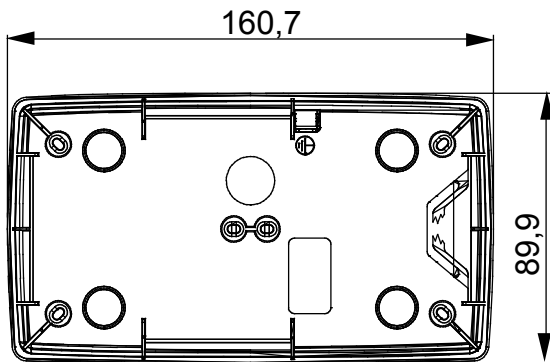

A range of tabletop panels, wall boxes and self-supporting wall enclosures suitable for housing ChorusSmart modular devices. Wall boxes and panels, available in black and white, must be completed with ChorusSmart support and One plates. The self-supporting enclosures, available in grey RAL 7035, are characterised in IP40 and IP55 versions: both have pre-cut knockouts, and the watertight version is also provided with a door with a transparent UV membrane. Self-supporting boxes and enclosures are designed to be fitted with an earth terminal.

Description	2+2 modules	Type	Vertical
Colour	Satin black	Characteristics	Halogen free
Support	GW16822	Suitable for plates	ONE International
Torque screws tightening	0.8 Newton/meter	Outer dim. LxHxD (mm)	90x161x46
Glow wire test	650 °C	Thermo-pressure with ball	70 °C
Standard	EN 60670-1	Installation temperature	-5 +60 °C
Electrocod	0110		

DIMENSIONAL

TECHNICAL SYMBOLOGY

GWT

650 °C

70 °C

INSTALLATION

min

max