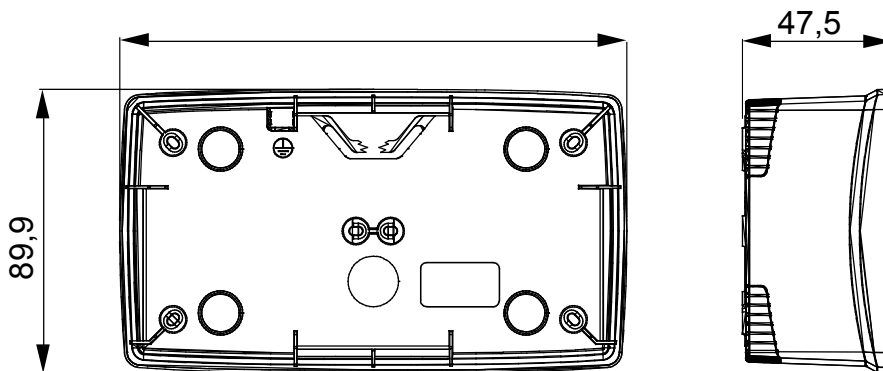

A range of tabletop panels, wall boxes and self-supporting wall enclosures suitable for housing ChorusSmart modular devices. Wall boxes and panels, available in black and white, must be completed with ChorusSmart support and One plates. The self-supporting enclosures, available in grey RAL 7035, are characterised in IP40 and IP55 versions: both have pre-cut knockouts, and the watertight version is also provided with a door with a transparent UV membrane. Self-supporting boxes and enclosures are designed to be fitted with an earth terminal.

Description	2+2 modules	Type	Horizontal
Colour	Satin White	Characteristics	Halogen free
Support	GW16822	Suitable for plates	ONE International
Torque screws tightening	0.8 Newton/meter	Outer dim. LxHxD (mm)	161x90x46
Glow wire test	650 °C	Thermo-pressure with ball	70 °C
Standard	EN 60670-1	Installation temperature	-5 +60 °C
Electrocod	0110		

### DIMENSIONAL

### TECHNICAL SYMBOLOGY

GWT

650 °C

70 °C

INSTALLATION

min

max