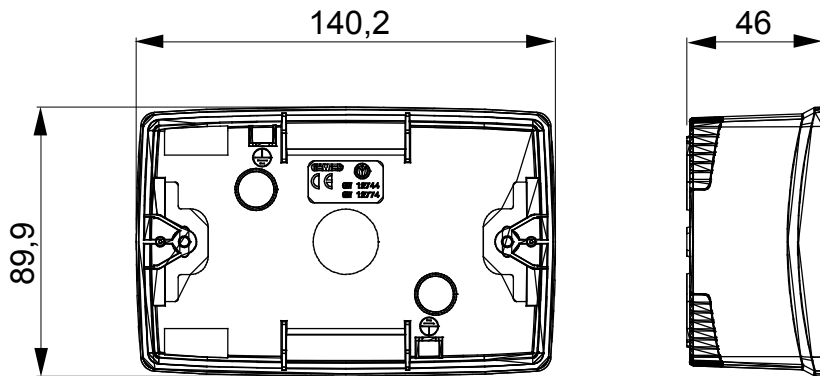

A range of tabletop panels, wall boxes and self-supporting wall enclosures suitable for housing ChorusSmart modular devices. Wall boxes and panels, available in black and white, must be completed with ChorusSmart support and One plates. The self-supporting enclosures, available in grey RAL 7035, are characterised in IP40 and IP55 versions: both have pre-cut knockouts, and the watertight version is also provided with a door with a transparent UV membrane. Self-supporting boxes and enclosures are designed to be fitted with an earth terminal.

Description	4 modules	Colour	Satin White
Characteristics	Halogen free	Support	GW16804
Suitable for plates	ONE	Torque screws tightening	0.8 Newton/meter
Outer dim. LxHxD (mm)	140x90x46	Glow wire test	650 °C
Thermo-pressure with ball	70 °C	Standard	EN 60670-1
Installation temperature	-5 +60 °C	Electrocod	0212

### DIMENSIONAL

### TECHNICAL SYMBOLOGY

GWT

650 °C

70 °C

INSTALLATION