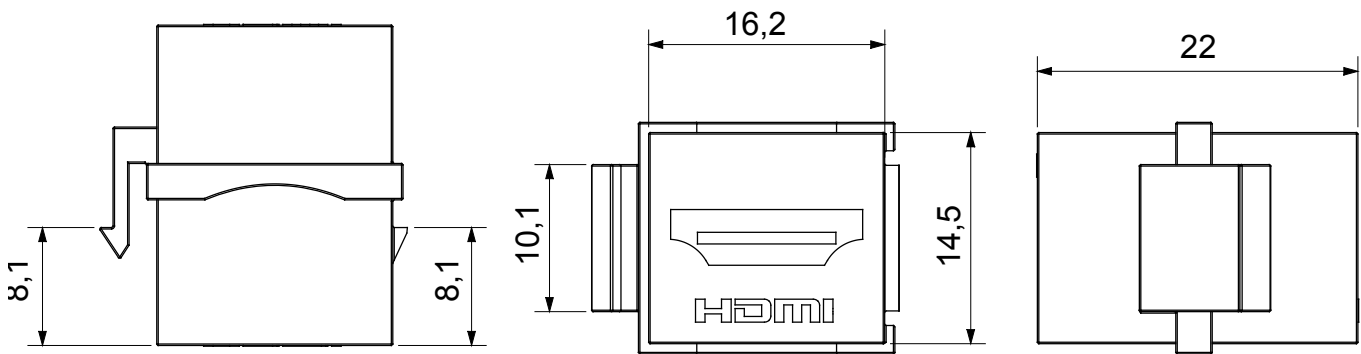

Complete system for the connection and distribution of LAN networks in residential and tertiary areas. The range includes fibre optic solutions, wall panels, floor cabinets and copper wiring products. To wire copper networks, Data Center offers RJ45 connectors and HDMI and USB couplers suitable for Gewiss civil series, permutation cords and UTP and FTP cables, offering installation flexibility and ease of wiring.

Category	Data socket	Description	HDMI coupler
Type	Female/Female	Compatibility	Keystone Jack
Material	Technopolymer	Electrocod	3722

DIMENSIONAL

STANDARDS/APPROVALS