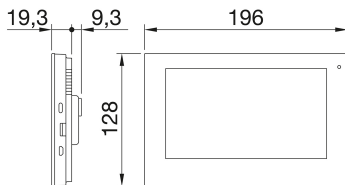

7" touch panel, suitable for the management and supervision of all functions of the Gewiss Smart Home' system, with'a dedicated intuitive graphic interface, integrated through Smart Gateway. The panel also performs the internal IP video entryphone station functions, based on SIP standard, compatible with the IP video entryphone system of 2N. The'installation is wall mounted.

Description	Touch panel	Colour	White
Display	7"	Resolution	1024x600
Contrast	800:1	Brightness (cd/m2)	340
Camera resolution	2 megapixel (FF)	Video compression	H.264
Audio interfaces	1 microphone, 2 speakers	Audio compression	G.711
Supply voltage	12-24 Vdc / PoE	Power input	13 VA
Radio connections	Wi-Fi (IEEE 802.11 a/b/g/n - 2.4GHz/5GHz)	Interfaces	micro-USB, micro-SD, RJ45
Standard	2014/53/UE, RoHS 2011/65/EU	IP degree	IP20
Dimensions LxHxD (mm)	196x128x19	Working temperature	-5 ÷ +45 °C
Stocking temperature	-25 ÷ +55 °C	Electrocod	3800

## DIMENSIONAL