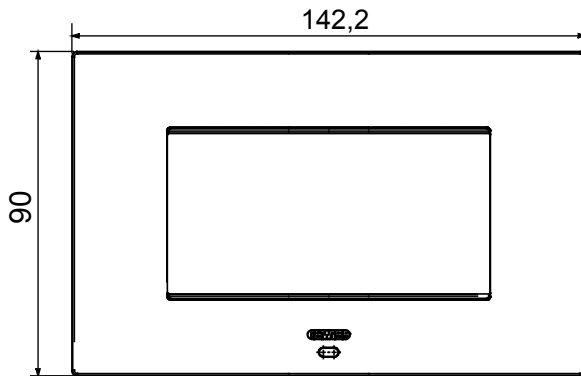

Smart plate can be used with Home Gateway for "CONNECTED SMART HOME" solutions. The EGO SMART plates integrate with the connected devices of the ChoruSmart system, they go beyond pure aesthetics and become an element of interaction with the user. The plates communicate with the other connected devices and, using RGB perimeter LED strips and a graphic display, can communicate operating statuses and any alarms detected by the smart functions that control the home to the user. The traditional EGO SMART and EGO plates can be used in the same system as they are designed to blend in perfectly.

Colour	Satin White	Description	4 modules
For support codes	GW16804N	Power supply	Via one of the suitable connected devices installed within it or via dedicated power supply unit GWA1700
Standard	2014/35/EU, 2014/30/EU, 2011/65/EU + 2015/863, EN 62368-1, EN 55032, EN 55035, EN IEC 63000	Working temperature	-5 ÷ +45 °C
Relative humidity (non-condensative)	Max 93%	IP degree	IP20
Functions	System information/status with messages on the display and notifications by RGB LED strips.	Material	Painted technopolymer
Finishing	Opaque finish	Glow wire test	650 °C
Thermo-pressure with ball	70 °C	Family	EGO SMART
User interface	The plate is equipped with a dot-matrix display and RGB LED strips		

DIMENSIONAL

TECHNICAL SYMBOLOGY

IP

IP20

GWT

650 °C

70 °C

STANDARDS/APPROVALS