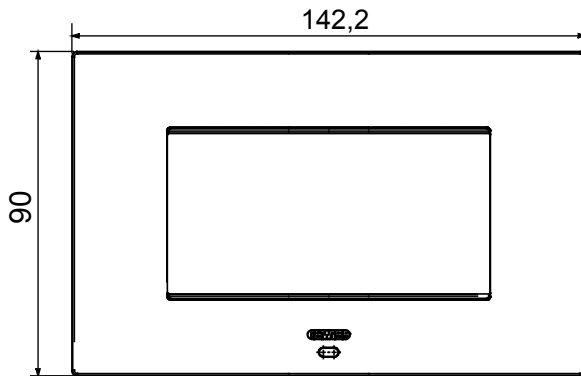

Smart plate can be used with Home Gateway for "CONNECTED SMART HOME" solutions. The EGO SMART plates integrate with the connected devices of the ChoruSmart system, they go beyond pure aesthetics and become an element of interaction with the user. The plates communicate with the other connected devices and, using RGB perimeter LED strips and a graphic display, can communicate operating statuses and any alarms detected by the smart functions that control the home to the user. The traditional EGO SMART and EGO plates can be used in the same system as they are designed to blend in perfectly.

Colour	Natural satin beige	Description	4 modules
For support codes	GW16804N	Power supply	Via one of the suitable connected devices installed within it or via dedicated power supply unit GWA1700
Standard	2014/35/EU, 2014/30/EU, 2011/65/EU + 2015/863, EN 62368-1, EN 55032, EN 55035, EN IEC 63000	Working temperature	-5 ÷ +45 °C
Relative humidity (non-condensative)	Max 93%	IP degree	IP20
Functions	System information/status with messages on the display and notifications by RGB LED strips.	Material	Painted technopolymer
Finishing	Opaque finish	Glow wire test	650 °C
Thermo-pressure with ball	70 °C	Family	EGO SMART
User interface	The plate is equipped with a dot-matrix display and RGB LED strips		

DIMENSIONAL

TECHNICAL SYMBOLOGY

IP

IP20

GWT

650 °C

70 °C

STANDARDS/APPROVALS