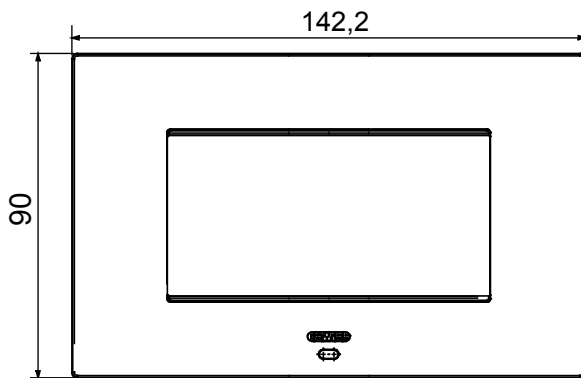

Smart plate can be used with Home Gateway for "CONNECTED SMART HOME" solutions. The EGO SMART plates integrate with the connected devices of the ChoruSmart system, they go beyond pure aesthetics and become an element of interaction with the user. The plates communicate with the other connected devices and, using RGB perimeter LED strips and a graphic display, can communicate operating statuses and any alarms detected by the smart functions that control the home to the user. The traditional EGO SMART and EGO plates can be used in the same system as they are designed to blend in perfectly.

Colour	Magnetic gray	Description	4 modules
For support codes	GW16804N	Power supply	Via one of the suitable connected devices installed within it or via dedicated power supply unit GWA1700
Standard	2014/35/EU, 2014/30/EU, 2011/65/EU + 2015/863, EN 62368-1, EN 55032, EN 55035, EN IEC 63000	Working temperature	-5 ÷ +45 °C
Relative humidity (non-condensative)	Max 93%	IP degree	IP20
Functions	System information/status with messages on the display and notifications by RGB LED strips.	Material	Painted technopolymer
Finishing	Opaque finish	Glow wire test	650 °C
Thermo-pressure with ball	70 °C	Family	EGO SMART
User interface	The plate is equipped with a dot-matrix display and RGB LED strips		

DIMENSIONAL

TECHNICAL SYMBOLOGY

IP

IP20

GWT

650 °C

70 °C

STANDARDS/APPROVALS