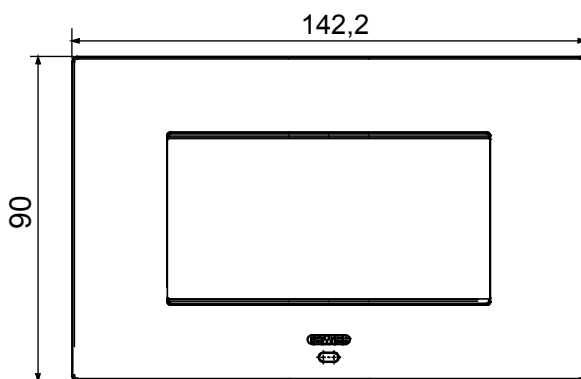

Smart plate can be used with Home Gateway for "CONNECTED SMART HOME" solutions. The EGO SMART plates integrate with the connected devices of the ChoruSmart system, they go beyond pure aesthetics and become an element of interaction with the user. The plates communicate with the other connected devices and, using RGB perimeter LED strips and a graphic display, can communicate operating statuses and any alarms detected by the smart functions that control the home to the user. The traditional EGO SMART and EGO plates can be used in the same system as they are designed to blend in perfectly.

Colour	Satin black	Description	4 modules
For support codes	GW16804N	Power supply	Via one of the suitable connected devices installed within it or via dedicated power supply unit GWA1700
Standard	2014/35/EU, 2014/30/EU, 2011/65/EU + 2015/863, EN 62368-1, EN 55032, EN 55035, EN IEC 63000	Working temperature	-5 ÷ +45 °C
Relative humidity (non-condensative)	Max 93%	IP degree	IP20
Functions	System information/status with messages on the display and notifications by RGB LED strips.	Material	Painted technopolymer
Finishing	Opaque finish	Glow wire test	650 °C
Thermo-pressure with ball	70 °C	Family	EGO SMART
User interface	The plate is equipped with a dot-matrix display and RGB LED strips		

DIMENSIONAL

TECHNICAL SYMBOLOGY

IP

IP20

GWT

650 °C

70 °C

STANDARDS/APPROVALS