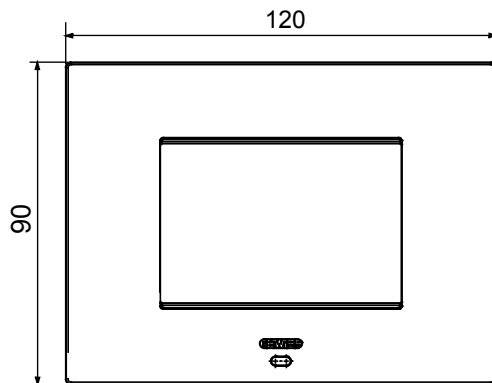

Smart plate can be used with Home Gateway for "CONNECTED SMART HOME" solutions. The EGO SMART plates integrate with the connected devices of the ChoruSmart system, they go beyond pure aesthetics and become an element of interaction with the user. The plates communicate with the other connected devices and, using RGB perimeter LED strips and a graphic display, can communicate operating statuses and any alarms detected by the smart functions that control the home to the user. The traditional EGO SMART and EGO plates can be used in the same system as they are designed to blend in perfectly.

Colour	Magnetic gray	Description	3 modules
For support codes	GW16803N	Power supply	Via one of the suitable connected devices installed within it or via dedicated power supply unit GWA1700
Standard	2014/35/EU, 2014/30/EU, 2011/65/EU + 2015/863, EN 62368-1, EN 55032, EN 55035, EN IEC 63000	Working temperature	-5 ÷ +45 °C
Relative humidity (non-condensative)	Max 93%	IP degree	IP20
Functions	System information/status with messages on the display and notifications by RGB LED strips.	Material	Painted technopolymer
Finishing	Opaque finish	Glow wire test	650 °C
Thermo-pressure with ball	70 °C	Family	EGO SMART
User interface	The plate is equipped with a dot-matrix display and RGB LED strips		

DIMENSIONAL

TECHNICAL SYMBOLOGY

IP

IP20

GWT

650 °C

70 °C

STANDARDS/APPROVALS