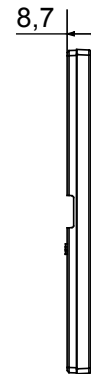

Smart plate can be used with Home Gateway for "CONNECTED SMART HOME" solutions. The EGO SMART plates integrate with the connected devices of the ChoruSmart system, they go beyond pure aesthetics and become an element of interaction with the user. The plates communicate with the other connected devices and, using RGB perimeter LED strips and a graphic display, can communicate operating statuses and any alarms detected by the smart functions that control the home to the user. The traditional EGO SMART and EGO plates can be used in the same system as they are designed to blend in perfectly.

Colour	Gold	Description	4 modules
For support codes	GW16804N	Power supply	Via one of the suitable connected devices installed within it or via dedicated power supply unit GWA1700
Standard	2014/35/EU, 2014/30/EU, 2011/65/EU + 2015/863, EN 62368-1, EN 55032, EN 55035, EN IEC 63000	Working temperature	-5 ÷ +45 °C
Relative humidity (non-condensative)	Max 93%	IP degree	IP20
Functions	System information/status with messages on the display and notifications by RGB LED strips.	Material	Painted technopolymer
Finishing	Opaque finish	Glow wire test	650 °C
Thermo-pressure with ball	70 °C	Family	EGO SMART
User interface	The plate is equipped with a dot-matrix display and RGB LED strips		

### DIMENSIONAL

### TECHNICAL SYMBOLOGY

**IP**

IP20

**GWT**

650 °C

70 °C