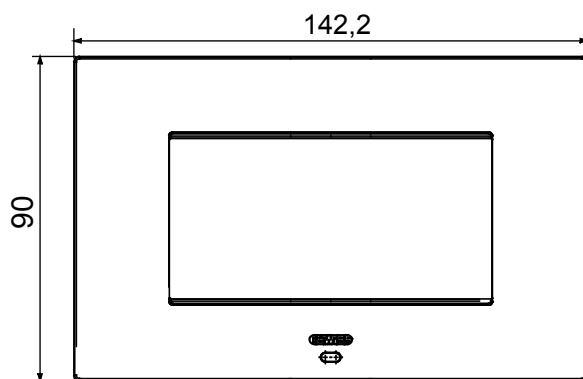

Smart plate can be used with Home Gateway for "CONNECTED SMART HOME" solutions. The EGO SMART plates integrate with the connected devices of the ChoruSmart system, they go beyond pure aesthetics and become an element of interaction with the user. The plates communicate with the other connected devices and, using RGB perimeter LED strips and a graphic display, can communicate operating statuses and any alarms detected by the smart functions that control the home to the user. The traditional EGO SMART and EGO plates can be used in the same system as they are designed to blend in perfectly.

Colour	Satin White	Description	4 modules
For support codes	GW16804N	Power supply	Via one of the suitable connected devices installed within it or via dedicated power supply unit GWA1700
Standard	2014/35/EU, 2014/30/EU, 2011/65/EU + 2015/863, EN 62368-1, EN 55032, EN 55035, EN IEC 63000	Working temperature	-5 ÷ +45 °C
Relative humidity (non-condensative)	Max 93%	IP degree	IP20
Functions	System information/status with messages on the display and notifications by RGB LED strips.	Material	Painted technopolymer
Finishing	Opaque finish	Glow wire test	650 °C
Thermo-pressure with ball	70 °C	Family	EGO SMART
User interface	The plate is equipped with a dot-matrix display and RGB LED strips		

### DIMENSIONAL

### TECHNICAL SYMBOLOGY

**IP**

IP20

**GWT**

650 °C

70 °C