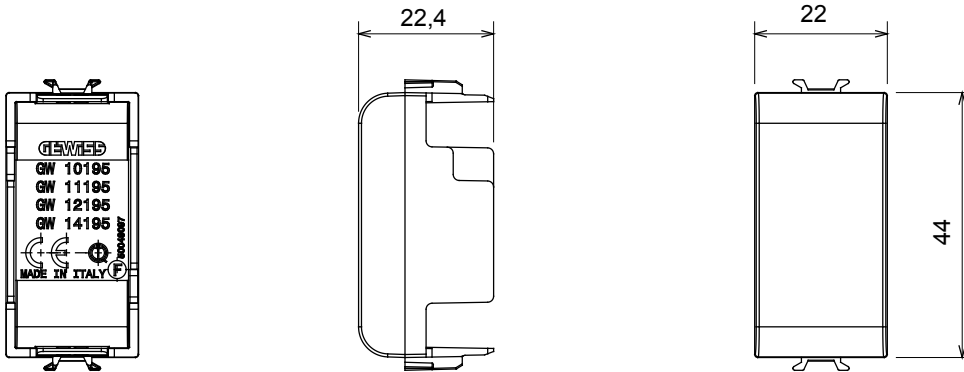

Accessory for ChoruSmart connected devices: allows you to install the retractable devices in the supports.

Category	Blanking module	Symbol	Radio frequency
Colour	Satin White	Description	1 module
Standard	EN 60669-1	Thermo-pressure with ball	125 °C
Glow Wire Test	850 °C	Suitable for	Contacts interfaces, Zigbee actuators
No. modules	1	Material	Technopolymer
Electrocod	0100		

### DIMENSIONAL