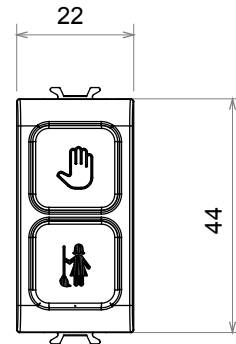

DIMENSIONAL