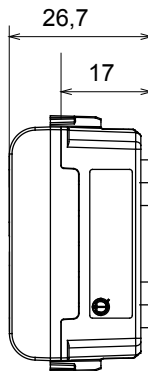

DIMENSIONAL