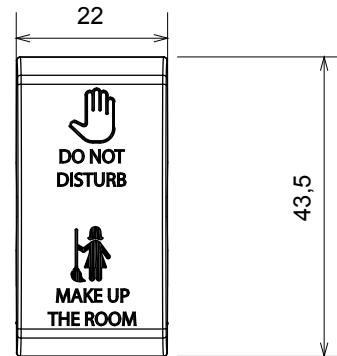

Wide range of control devices, sockets for power supply (conforming to national and international standards) signal pick-up, climate control, comfort management, technical alarm signalling and emergency lighting management. The ChoruSmart modular devices are available in five colours, glossy white, satin white, natural beige, satin black and lacquered titanium and in various sizes from 1/2, 1, 2 and 3 modules. Thanks to the mounting supports for rectangular, square and round boxes, endless combinations can be created with the ChoruSmart range of plates.

Category	Replaceable button key	Button key	Neutral
Symbol	DND+MUR	Colour	Natural satin beige
Standard	EN 60669-1	Thermo-pressure with ball	125 °C
Glow Wire Test	850 °C	No. modules	1
Electrocod	140		

DIMENSIONAL