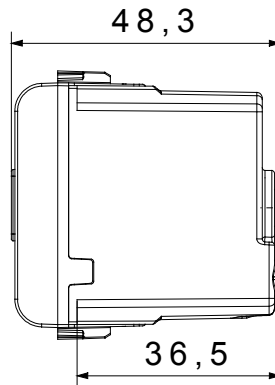

Wide range of control devices, sockets for power supply (conforming to national and international standards) signal pick-up, climate control, comfort management, technical alarm signalling and emergency lighting management. The ChoruSmart modular devices are available in five colours, glossy white, satin white, natural beige, satin black and lacquered titanium and in various sizes from 1/2, 1, 2 and 3 modules. Thanks to the mounting supports for rectangular, square and round boxes, endless combinations can be created with the ChoruSmart range of plates.

Category	Audible signalling	Description	Bell
Colour	Natural satin beige	Supply voltage	12V ac - 50 Hz
Thermo-pressure with ball	125 °C	Sound intensity	80 dB (at 1 m)
Glow Wire Test	850 °C	Max power consumption	8 VA
No. modules	1	Wiring terminals	With screw
Material	Technopolymer		

#### DIMENSIONAL