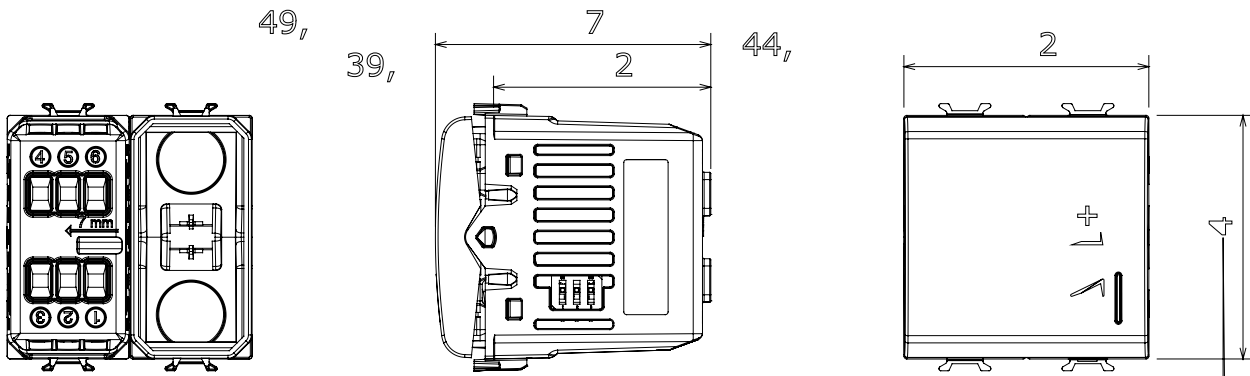

DIMENSIONAL