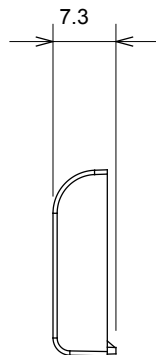

DIMENSIONAL