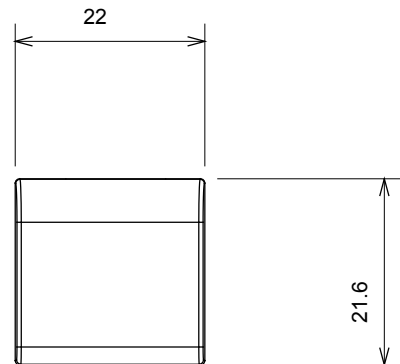

Wide range of control devices, sockets for power supply (conforming to national and international standards) signal pick-up, climate control, comfort management, technical alarm signalling and emergency lighting management. The ChoruSmart modular devices are available in five colours, glossy white, satin white, natural beige, satin black and lacquered titanium and in various sizes from 1/2, 1, 2 and 3 modules. Thanks to the mounting supports for rectangular, square and round boxes, endless combinations can be created with the ChoruSmart range of plates.

Category	Replaceable button key	Type	Interchangeable
Colour	Natural satin beige	Description	Keys 22x22 mm
Standard	EN 60669-1	Thermo-pressure with ball	125 °C
Glow Wire Test	850 °C	Symbol	Bell
Material	Technopolymer	Electrocod	0130

DIMENSIONAL

TECHNICAL SYMBOLOGY

STANDARDS/APPROVALS