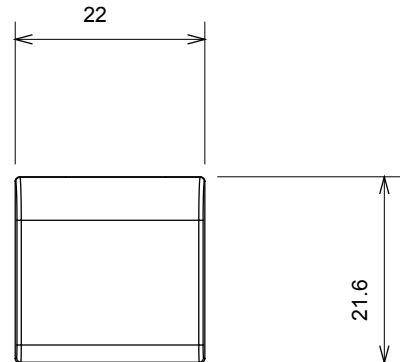

Wide range of control devices, sockets for power supply (conforming to national and international standards) signal pick-up, climate control, comfort management, technical alarm signalling and emergency lighting management. The ChoruSmart modular devices are available in five colours, glossy white, satin white, natural beige, satin black and lacquered titanium and in various sizes from 1/2, 1, 2 and 3 modules. Thanks to the mounting supports for rectangular, square and round boxes, endless combinations can be created with the ChoruSmart range of plates.

Category	Replaceable button key	Type	Interchangeable
Colour	Natural satin beige	Description	Keys 22x22 mm
Standard	EN 60669-1	Thermo-pressure with ball	125 °C
Glow Wire Test	850 °C	Symbol	Key
Material	Technopolymer	Electrocod	0130

DIMENSIONAL

TECHNICAL SYMBOLOGY

STANDARDS/APPROVALS