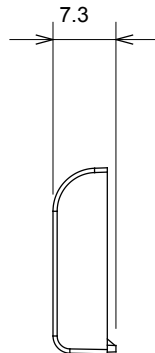

DIMENSIONAL