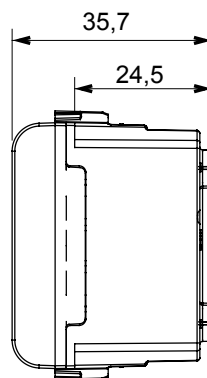

Wide range of control devices, sockets for power supply (conforming to national and international standards) signal pick-up, climate control, comfort management, technical alarm signalling and emergency lighting management. The ChoruSmart modular devices are available in five colours, glossy white, satin white, natural beige, satin black and lacquered titanium and in various sizes from 1/2, 1, 2 and 3 modules. Thanks to the mounting supports for rectangular, square and round boxes, endless combinations can be created with the ChoruSmart range of plates.

Category	SELV socket	Description	2P - 6A - 24V
Colour	Natural satin beige	For plug pins	Ø 3 mm
No. modules	1	Electrocod	0131
Material	Technopolymer		

DIMENSIONAL

STANDARDS/APPROVALS