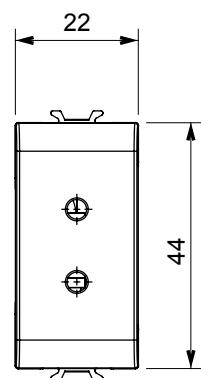

Wide range of control devices, sockets for power supply (conforming to national and international standards) signal pick-up, climate control, comfort management, technical alarm signalling and emergency lighting management. The ChoruSmart modular devices are available in five colours, glossy white, satin white, natural beige, satin black and lacquered titanium and in various sizes from 1/2, 1, 2 and 3 modules. Thanks to the mounting supports for rectangular, square and round boxes, endless combinations can be created with the ChoruSmart range of plates.

Category	SELV socket	Description	2P - 6A - 24V
Colour	Natural satin beige	For plug pins	Ø 3 mm
No. modules	1	Electrocod	0131
Material	Technopolymer		

DIMENSIONAL

STANDARDS/APPROVALS