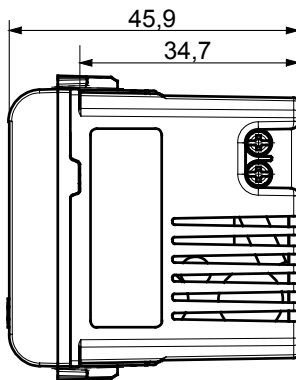

DIMENSIONAL