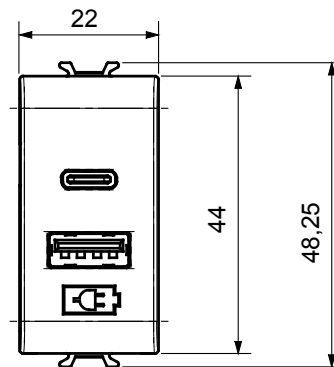

DIMENSIONAL