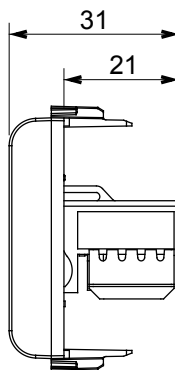

DIMENSIONAL