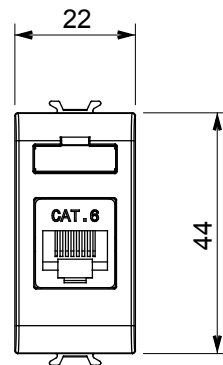

DIMENSIONAL