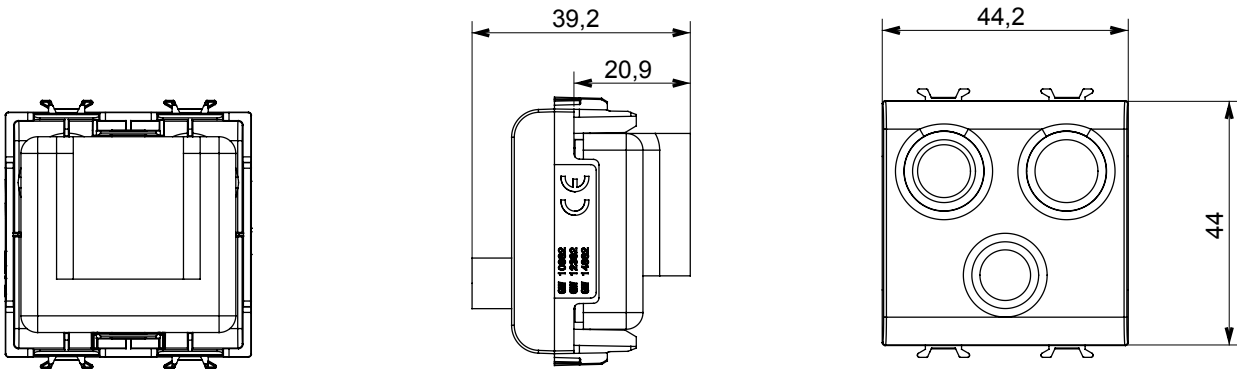

Wide range of control devices, sockets for power supply (conforming to national and international standards) signal pick-up, climate control, comfort management, technical alarm signalling and emergency lighting management. The ChoruSmart modular devices are available in five colours, glossy white, satin white, natural beige, satin black and lacquered titanium and in various sizes from 1/2, 1, 2 and 3 modules. Thanks to the mounting supports for rectangular, square and round boxes, endless combinations can be created with the ChoruSmart range of plates.

Category	TV/FM/SAT socket-outlet	Description	Direct
Colour	Natural satin beige	Attenuation	0 dB
Connectors	TV-FM-SAT	Standard	EN 60728-4; IEC 61169-2; IEC 61169-24
No. modules	2	Cable fixing	With screw
Case	Pressure casting zamak metal body	Electrocod	0131
Material	Technopolymer		

### DIMENSIONAL