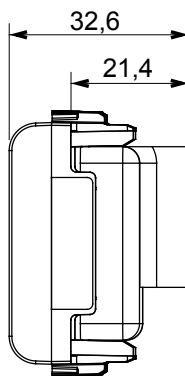

Wide range of control devices, sockets for power supply (conforming to national and international standards) signal pick-up, climate control, comfort management, technical alarm signalling and emergency lighting management. The ChoruSmart modular devices are available in five colours, glossy white, satin white, natural beige, satin black and lacquered titanium and in various sizes from 1/2, 1, 2 and 3 modules. Thanks to the mounting supports for rectangular, square and round boxes, endless combinations can be created with the ChoruSmart range of plates.

Category	TV/FM socket-outlet	Description	Direct
Colour	Natural satin beige	Attenuation	0 dB
Connectors	TV-FM	Standard	EN 60728-4; IEC 61169-2
No. modules	2	Cable fixing	With screw
Case	Pressure casting zamak metal body	Electrocod	0131
Material	Technopolymer		

#### DIMENSIONAL