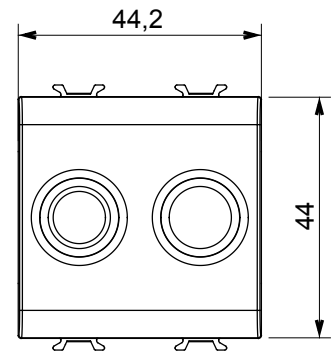

Wide range of control devices, sockets for power supply (conforming to national and international standards) signal pick-up, climate control, comfort management, technical alarm signalling and emergency lighting management. The ChoruSmart modular devices are available in five colours, glossy white, satin white, natural beige, satin black and lacquered titanium and in various sizes from 1/2, 1, 2 and 3 modules. Thanks to the mounting supports for rectangular, square and round boxes, endless combinations can be created with the ChoruSmart range of plates.

Category	TV/FM socket-outlet	Description	Direct
Colour	Natural satin beige	Attenuation	0 dB
Connectors	TV-FM	Standard	EN 60728-4; IEC 61169-2
No. modules	2	Cable fixing	With screw
Case	Pressure casting zamak metal body	Electrocod	0131
Material	Technopolymer		

#### DIMENSIONAL