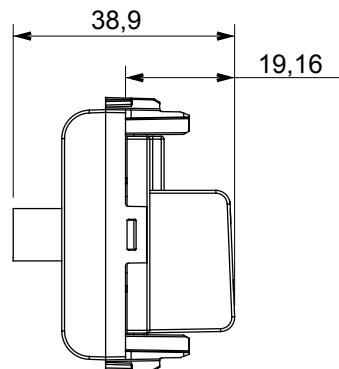

Wide range of control devices, sockets for power supply (conforming to national and international standards) signal pick-up, climate control, comfort management, technical alarm signalling and emergency lighting management. The ChoruSmart modular devices are available in five colours, glossy white, satin white, natural beige, satin black and lacquered titanium and in various sizes from 1/2, 1, 2 and 3 modules. Thanks to the mounting supports for rectangular, square and round boxes, endless combinations can be created with the ChoruSmart range of plates.

Category	TV/SAT socket-outlet	Description	Direct
Colour	Natural satin beige	Attenuation	0 dB
Frequency	5-2400 MHz	Shielding	Class A
For connector type	F-Female	Standard	EN 60728-4; IEC 61169-24
No. modules	1	Cable fixing	With screw
Case	Pressure casting zamak metal body	Electrocod	0131
Material	Technopolymer		

DIMENSIONAL

STANDARDS/APPROVALS