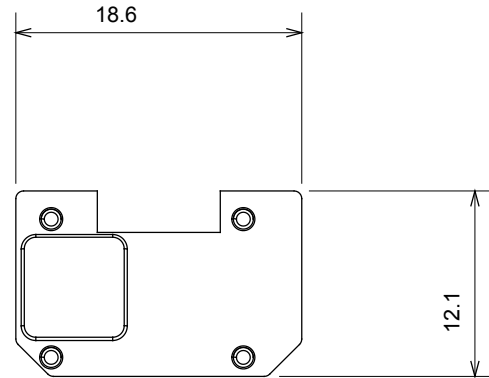

Wide range of control devices, sockets for power supply (conforming to national and international standards) signal pick-up, climate control, comfort management, technical alarm signalling and emergency lighting management. The ChoruSmart modular devices are available in five colours, glossy white, satin white, natural beige, satin black and lacquered titanium and in various sizes from 1/2, 1, 2 and 3 modules. Thanks to the mounting supports for rectangular, square and round boxes, endless combinations can be created with the ChoruSmart range of plates.

Category	Interchangeable symbol	Type	Illuminable
Colour	Transparent	Standard	EN 60669-1
Thermo-pressure with ball	125 °C	Glow Wire Test	850 °C
Suitable for	Numerical services	Symbol	Zero
Material	Technopolymer	Electrocod	0130

DIMENSIONAL

TECHNICAL SYMBOLOGY

STANDARDS/APPROVALS