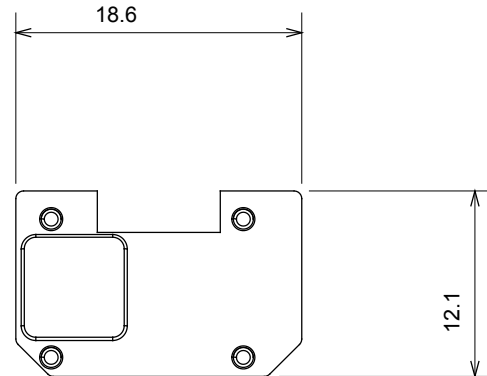

Wide range of control devices, sockets for power supply (conforming to national and international standards) signal pick-up, climate control, comfort management, technical alarm signalling and emergency lighting management. The ChoruSmart modular devices are available in five colours, glossy white, satin white, natural beige, satin black and lacquered titanium and in various sizes from 1/2, 1, 2 and 3 modules. Thanks to the mounting supports for rectangular, square and round boxes, endless combinations can be created with the ChoruSmart range of plates.

Category	Interchangeable symbol	Type	Illuminable
Colour	Transparent	Standard	EN 60669-1
Thermo-pressure with ball	125 °C	Glow Wire Test	850 °C
Suitable for	Numerical services	Symbol	Nine
Material	Technopolymer	Electrocod	0130

DIMENSIONAL

TECHNICAL SYMBOLOGY

STANDARDS/APPROVALS