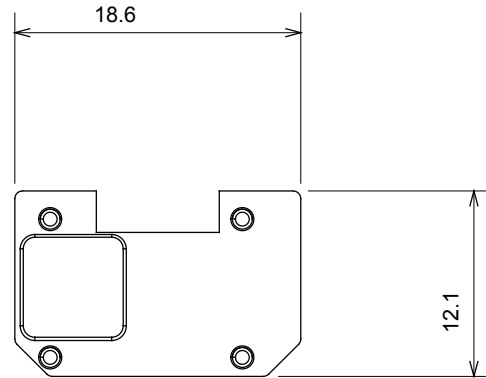

Wide range of control devices, sockets for power supply (conforming to national and international standards) signal pick-up, climate control, comfort management, technical alarm signalling and emergency lighting management. The ChoruSmart modular devices are available in five colours, glossy white, satin white, natural beige, satin black and lacquered titanium and in various sizes from 1/2, 1, 2 and 3 modules. Thanks to the mounting supports for rectangular, square and round boxes, endless combinations can be created with the ChoruSmart range of plates.

Category	Interchangeable symbol	Type	Illuminable
Colour	Transparent	Standard	EN 60669-1
Thermo-pressure with ball	125 °C	Glow Wire Test	850 °C
Suitable for	General services	Symbol	Waitress
Material	Technopolymer	Electrocod	0130

DIMENSIONAL

TECHNICAL SYMBOLOGY

STANDARDS/APPROVALS