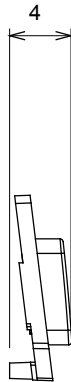

DIMENSIONAL