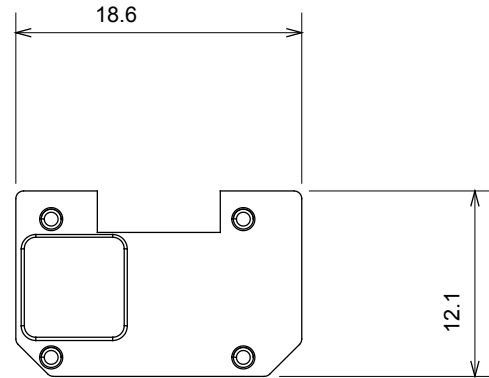

Wide range of control devices, sockets for power supply (conforming to national and international standards) signal pick-up, climate control, comfort management, technical alarm signalling and emergency lighting management. The ChoruSmart modular devices are available in five colours, glossy white, satin white, natural beige, satin black and lacquered titanium and in various sizes from 1/2, 1, 2 and 3 modules. Thanks to the mounting supports for rectangular, square and round boxes, endless combinations can be created with the ChoruSmart range of plates.

Category	Interchangeable symbol	Type	Illuminable
Colour	Transparent	Standard	EN 60669-1
Thermo-pressure with ball	125 °C	Glow Wire Test	850 °C
Suitable for	General services	Symbol	Stair light
Material	Technopolymer	Electrocod	0130

DIMENSIONAL

TECHNICAL SYMBOLOGY

STANDARDS/APPROVALS