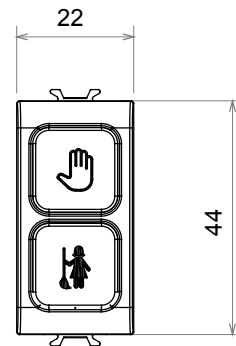

Wide range of control devices, sockets for power supply (conforming to national and international standards) signal pick-up, climate control, comfort management, technical alarm signalling and emergency lighting management. The ChoruSmart modular devices are available in five colours, glossy white, satin white, natural beige, satin black and lacquered titanium and in various sizes from 1/2, 1, 2 and 3 modules. Thanks to the mounting supports for rectangular, square and round boxes, endless combinations can be created with the ChoruSmart range of plates.

|                |                |                           |               |
|----------------|----------------|---------------------------|---------------|
| Category       | Indicator lamp | Symbol                    | DND+MUR       |
| Colour         | Satin White    | Diffuser colour           | Opal diffuser |
| Standard       | EN 62094-1     | Thermo-pressure with ball | 125 °C        |
| Glow Wire Test | 850 °C         | No. modules               | 1             |
| Electrocod     | 0781           |                           |               |

### DIMENSIONAL