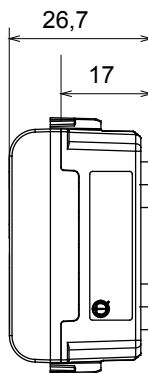

Wide range of control devices, sockets for power supply (conforming to national and international standards) signal pick-up, climate control, comfort management, technical alarm signalling and emergency lighting management. The ChoruSmart modular devices are available in five colours, glossy white, satin white, natural beige, satin black and lacquered titanium and in various sizes from 1/2, 1, 2 and 3 modules. Thanks to the mounting supports for rectangular, square and round boxes, endless combinations can be created with the ChoruSmart range of plates.

|                |                |                           |               |
|----------------|----------------|---------------------------|---------------|
| Category       | Indicator lamp | Symbol                    | DND+MUR       |
| Colour         | Satin White    | Diffuser colour           | Opal diffuser |
| Standard       | EN 62094-1     | Thermo-pressure with ball | 125 °C        |
| Glow Wire Test | 850 °C         | No. modules               | 1             |
| Electrocod     | 0781           |                           |               |

### DIMENSIONAL