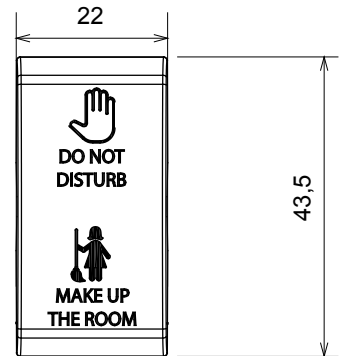

Wide range of control devices, sockets for power supply (conforming to national and international standards) signal pick-up, climate control, comfort management, technical alarm signalling and emergency lighting management. The ChoruSmart modular devices are available in five colours, glossy white, satin white, natural beige, satin black and lacquered titanium and in various sizes from 1/2, 1, 2 and 3 modules. Thanks to the mounting supports for rectangular, square and round boxes, endless combinations can be created with the ChoruSmart range of plates.

Category	Replaceable button key	Button key	Neutral
Symbol	DND+MUR	Colour	Satin White
Standard	EN 60669-1	Thermo-pressure with ball	125 °C
Glow Wire Test	850 °C	No. modules	1
Electrocod	140		

### DIMENSIONAL