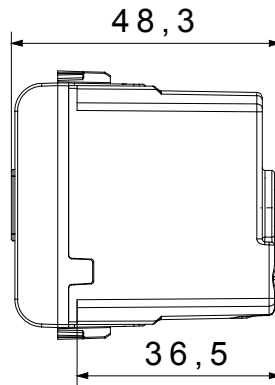

DIMENSIONAL

TECHNICAL SYMBOLOGY

STANDARDS/APPROVALS