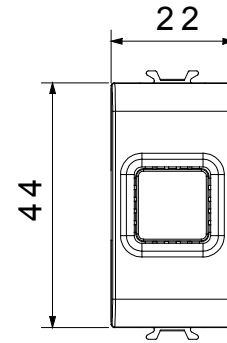

DIMENSIONAL