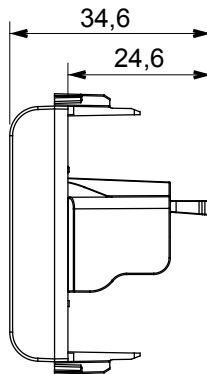

Wide range of control devices, sockets for power supply (conforming to national and international standards) signal pick-up, climate control, comfort management, technical alarm signalling and emergency lighting management. The ChoruSmart modular devices are available in five colours, glossy white, satin white, natural beige, satin black and lacquered titanium and in various sizes from 1/2, 1, 2 and 3 modules. Thanks to the mounting supports for rectangular, square and round boxes, endless combinations can be created with the ChoruSmart range of plates.

| Category   | Socket-outlet | Description | USB socket-outlet |
|------------|---------------|-------------|-------------------|
| Colour     | Satin White   | No. modules | 1                 |
| Electrocod | 3720          | Material    | Technopolymer     |

### DIMENSIONAL