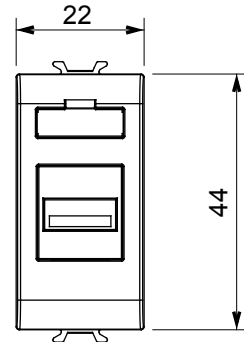

Wide range of control devices, sockets for power supply (conforming to national and international standards) signal pick-up, climate control, comfort management, technical alarm signalling and emergency lighting management. The ChoruSmart modular devices are available in five colours, glossy white, satin white, natural beige, satin black and lacquered titanium and in various sizes from 1/2, 1, 2 and 3 modules. Thanks to the mounting supports for rectangular, square and round boxes, endless combinations can be created with the ChoruSmart range of plates.

| Category   | Socket-outlet | Description | USB socket-outlet |
|------------|---------------|-------------|-------------------|
| Colour     | Satin White   | No. modules | 1                 |
| Electrocod | 3720          | Material    | Technopolymer     |

### DIMENSIONAL