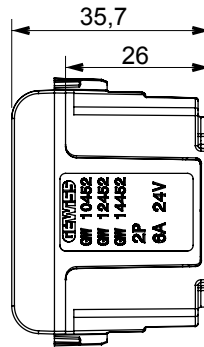

Wide range of control devices, sockets for power supply (conforming to national and international standards) signal pick-up, climate control, comfort management, technical alarm signalling and emergency lighting management. The ChoruSmart modular devices are available in five colours, glossy white, satin white, natural beige, satin black and lacquered titanium and in various sizes from 1/2, 1, 2 and 3 modules. Thanks to the mounting supports for rectangular, square and round boxes, endless combinations can be created with the ChoruSmart range of plates.

Category	SELV socket	Description	2P - 6A - 24V polarised
Colour	Satin White	For plug pins	Flat
No. modules	1	Electrocod	0131
Material	Technopolymer		

DIMENSIONAL

STANDARDS/APPROVALS