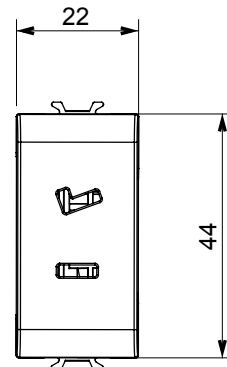

Wide range of control devices, sockets for power supply (conforming to national and international standards) signal pick-up, climate control, comfort management, technical alarm signalling and emergency lighting management. The ChoruSmart modular devices are available in five colours, glossy white, satin white, natural beige, satin black and lacquered titanium and in various sizes from 1/2, 1, 2 and 3 modules. Thanks to the mounting supports for rectangular, square and round boxes, endless combinations can be created with the ChoruSmart range of plates.

Category	SELV socket	Description	2P - 6A - 24V polarised
Colour	Satin White	For plug pins	Flat
No. modules	1	Electrocod	0131
Material	Technopolymer		

DIMENSIONAL

STANDARDS/APPROVALS