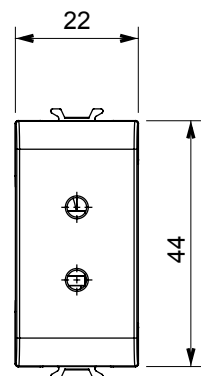

Wide range of control devices, sockets for power supply (conforming to national and international standards) signal pick-up, climate control, comfort management, technical alarm signalling and emergency lighting management. The ChoruSmart modular devices are available in five colours, glossy white, satin white, natural beige, satin black and lacquered titanium and in various sizes from 1/2, 1, 2 and 3 modules. Thanks to the mounting supports for rectangular, square and round boxes, endless combinations can be created with the ChoruSmart range of plates.

Category	SELV socket	Description	2P - 6A - 24V
Colour	Satin White	For plug pins	Ø 3 mm
No. modules	1	Electrocod	0131
Material	Technopolymer		

DIMENSIONAL

STANDARDS/APPROVALS