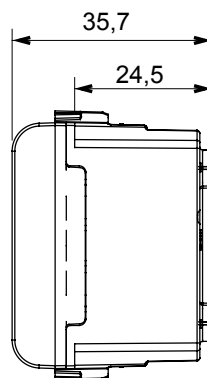

Wide range of control devices, sockets for power supply (conforming to national and international standards) signal pick-up, climate control, comfort management, technical alarm signalling and emergency lighting management. The ChoruSmart modular devices are available in five colours, glossy white, satin white, natural beige, satin black and lacquered titanium and in various sizes from 1/2, 1, 2 and 3 modules. Thanks to the mounting supports for rectangular, square and round boxes, endless combinations can be created with the ChoruSmart range of plates.

Category	SELV socket	Description	2P - 6A - 24V
Colour	Satin White	For plug pins	Ø 3 mm
No. modules	1	Electrocod	0131
Material	Technopolymer		

DIMENSIONAL

STANDARDS/APPROVALS