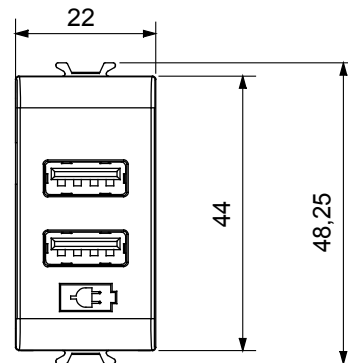

Wide range of control devices, sockets for power supply (conforming to national and international standards) signal pick-up, climate control, comfort management, technical alarm signalling and emergency lighting management. The ChoruSmart modular devices are available in five colours, glossy white, satin white, natural beige, satin black and lacquered titanium and in various sizes from 1/2, 1, 2 and 3 modules. Thanks to the mounting supports for rectangular, square and round boxes, endless combinations can be created with the ChoruSmart range of plates.

Category	USB power supply	Colour	Satin White
Supply voltage	100 ÷ 240 V ac - 50/60 Hz	Standard	IEC 62368-1:2018; EN 61000-6-1; EN 61000-6-3
Wiring terminals	With screw	Terminal tightening capacity stranded cables (mm <sup>2</sup> )	min. 1 - max. 1,5 mm <sup>2</sup>
Terminal tightening capacity solid cables (mm <sup>2</sup> )	min. 1 - max. 1,5 mm <sup>2</sup>	Material	Technopolymer
Electrocod	0144		

### DIMENSIONAL