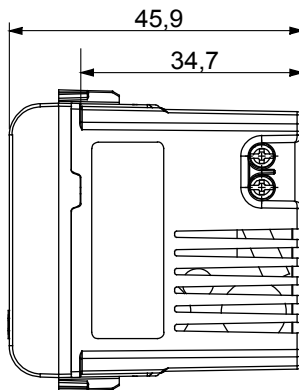

Wide range of control devices, sockets for power supply (conforming to national and international standards) signal pick-up, climate control, comfort management, technical alarm signalling and emergency lighting management. The ChoruSmart modular devices are available in five colours, glossy white, satin white, natural beige, satin black and lacquered titanium and in various sizes from 1/2, 1, 2 and 3 modules. Thanks to the mounting supports for rectangular, square and round boxes, endless combinations can be created with the ChoruSmart range of plates.

Category	USB power supply	Colour	Satin White
Supply voltage	100 ÷ 240 V ac - 50/60 Hz	Standard	IEC 62368-1:2018; EN 61000-6-1; EN 61000-6-3
Wiring terminals	With screw	Terminal tightening capacity stranded cables (mm <sup>2</sup> )	min. 1 - max. 1,5 mm <sup>2</sup>
Terminal tightening capacity solid cables (mm <sup>2</sup> )	min. 1 - max. 1,5 mm <sup>2</sup>	Material	Technopolymer
Electrocod	0144		

### DIMENSIONAL