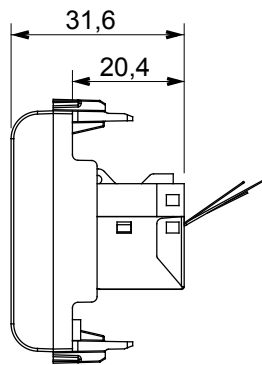

Wide range of control devices, sockets for power supply (conforming to national and international standards) signal pick-up, climate control, comfort management, technical alarm signalling and emergency lighting management. The ChoruSmart modular devices are available in five colours, glossy white, satin white, natural beige, satin black and lacquered titanium and in various sizes from 1/2, 1, 2 and 3 modules. Thanks to the mounting supports for rectangular, square and round boxes, endless combinations can be created with the ChoruSmart range of plates.

Category	Data socket	Description	RJ45
Colour	Satin White	Use category	5e
Cables	FTP	Connection	Toolless
Number pairs	4	Standard	EN 60603-7-3
No. modules	2	Electrocod	3722
Material	Technopolymer		

DIMENSIONAL