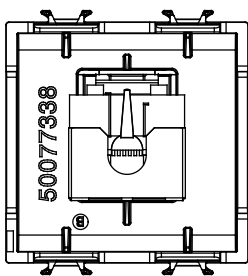

Wide range of control devices, sockets for power supply (conforming to national and international standards) signal pick-up, climate control, comfort management, technical alarm signalling and emergency lighting management. The ChoruSmart modular devices are available in five colours, glossy white, satin white, natural beige, satin black and lacquered titanium and in various sizes from 1/2, 1, 2 and 3 modules. Thanks to the mounting supports for rectangular, square and round boxes, endless combinations can be created with the ChoruSmart range of plates.

Category	Data socket	Description	RJ45
Colour	Satin White	Use category	5e
Cables	FTP	Connection	Toolless
Number pairs	4	Standard	EN 60603-7-3
No. modules	2	Electrocod	3722
Material	Technopolymer		

DIMENSIONAL