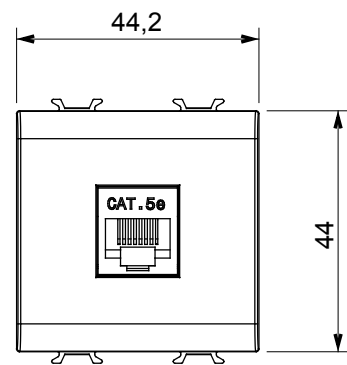

Wide range of control devices, sockets for power supply (conforming to national and international standards) signal pick-up, climate control, comfort management, technical alarm signalling and emergency lighting management. The ChoruSmart modular devices are available in five colours, glossy white, satin white, natural beige, satin black and lacquered titanium and in various sizes from 1/2, 1, 2 and 3 modules. Thanks to the mounting supports for rectangular, square and round boxes, endless combinations can be created with the ChoruSmart range of plates.

Category	Data socket	Description	RJ45
Colour	Satin White	Use category	5e
Cables	FTP	Connection	Toolless
Number pairs	4	Standard	EN 60603-7-3
No. modules	2	Electrocod	3722
Material	Technopolymer		

DIMENSIONAL