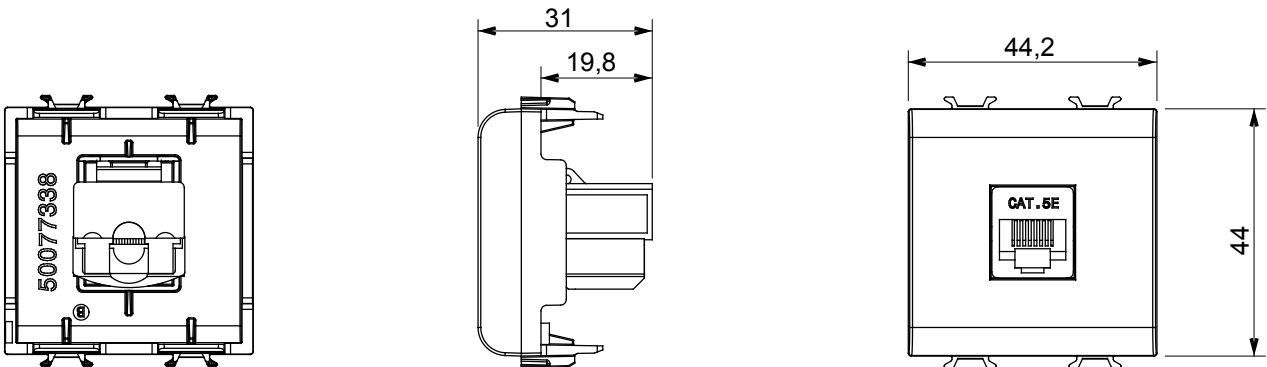

Wide range of control devices, sockets for power supply (conforming to national and international standards) signal pick-up, climate control, comfort management, technical alarm signalling and emergency lighting management. The ChoruSmart modular devices are available in five colours, glossy white, satin white, natural beige, satin black and lacquered titanium and in various sizes from 1/2, 1, 2 and 3 modules. Thanks to the mounting supports for rectangular, square and round boxes, endless combinations can be created with the ChoruSmart range of plates.

Category	Data socket	Description	RJ45
Colour	Satin White	Use category	5e
Cables	UTP	Connection	Toolless
Number pairs	4	Standard	EN 60603-7-2
No. modules	2	Electrocod	3722
Material	Technopolymer		

DIMENSIONAL