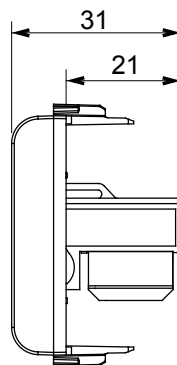

Wide range of control devices, sockets for power supply (conforming to national and international standards) signal pick-up, climate control, comfort management, technical alarm signalling and emergency lighting management. The ChoruSmart modular devices are available in five colours, glossy white, satin white, natural beige, satin black and lacquered titanium and in various sizes from 1/2, 1, 2 and 3 modules. Thanks to the mounting supports for rectangular, square and round boxes, endless combinations can be created with the ChoruSmart range of plates.

Category	Data socket	Description	RJ45
Colour	Satin White	Use category	5e
Cables	UTP	Connection	Toolless
Number pairs	4	Standard	EN 60603-7-2
No. modules	1	Electrocod	3722
Material	Technopolymer		

DIMENSIONAL