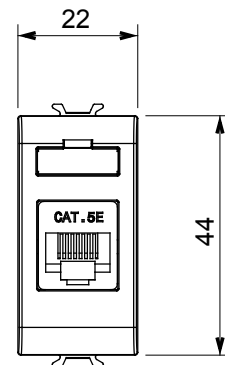

Wide range of control devices, sockets for power supply (conforming to national and international standards) signal pick-up, climate control, comfort management, technical alarm signalling and emergency lighting management. The ChoruSmart modular devices are available in five colours, glossy white, satin white, natural beige, satin black and lacquered titanium and in various sizes from 1/2, 1, 2 and 3 modules. Thanks to the mounting supports for rectangular, square and round boxes, endless combinations can be created with the ChoruSmart range of plates.

Category	Data socket	Description	RJ45
Colour	Satin White	Use category	5e
Cables	UTP	Connection	Toolless
Number pairs	4	Standard	EN 60603-7-2
No. modules	1	Electrocod	3722
Material	Technopolymer		

DIMENSIONAL