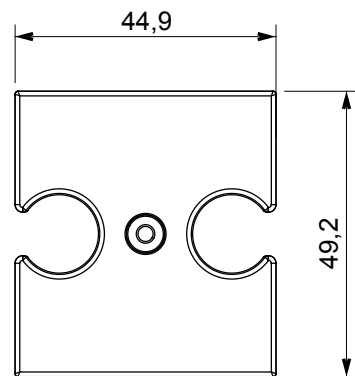

Wide range of control devices, sockets for power supply (conforming to national and international standards) signal pick-up, climate control, comfort management, technical alarm signalling and emergency lighting management. The ChoruSmart modular devices are available in five colours, glossy white, satin white, natural beige, satin black and lacquered titanium and in various sizes from 1/2, 1, 2 and 3 modules. Thanks to the mounting supports for rectangular, square and round boxes, endless combinations can be created with the ChoruSmart range of plates.

Description	For TV/R-SAT base	Colour	Satin White
Characteristics	Cover for antenna sockets	No. holes	2
Electrocod	0122	Material	Technopolymer

### DIMENSIONAL