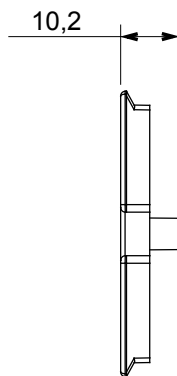

Wide range of control devices, sockets for power supply (conforming to national and international standards) signal pick-up, climate control, comfort management, technical alarm signalling and emergency lighting management. The ChoruSmart modular devices are available in five colours, glossy white, satin white, natural beige, satin black and lacquered titanium and in various sizes from 1/2, 1, 2 and 3 modules. Thanks to the mounting supports for rectangular, square and round boxes, endless combinations can be created with the ChoruSmart range of plates.

Description	For TV/R-SAT base	Colour	Satin White
Characteristics	Cover for antenna sockets	No. holes	2
Electrocod	0122	Material	Technopolymer

### DIMENSIONAL